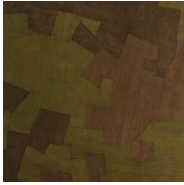

GREEN BROWN BARK / 3002

Collection Bark Cloth

Story behind the collection

A 100% pure natural product respecting the principles of fair trade.

Technical specifications

Reference	pan. 091
Product category	Couture
Composition	Natural wallcovering on non-woven backing
Description	Random, hand-sewn patchwork of natural Bark Cloth on non-woven backing (sold in panels)
Dimensions	Panels: width \pm 130 cm (51.18"), height \pm 310 cm (3.39 yds)
Pattern repeat	Straight match 0 cm (0.00")
Remark	Each panel is a unique, handmade item. The patchwork is totally random and will vary from panel to panel
Adhesive	Arte Clearpro or a good quality dispersion adhesive
How to paste	Paste the wall
Light resistance	Moderate lightfastness
How to remove	Strippable
Fire retardant EU	B-s1, d0
Fire retardant US	Class A
Maintenance	Spongeable during hanging (dab away damp glue)

Colourways (18)

pan. 086

pan. 087

pan. 090

pan. 091

pan. 092

pan. 093

pan. 094